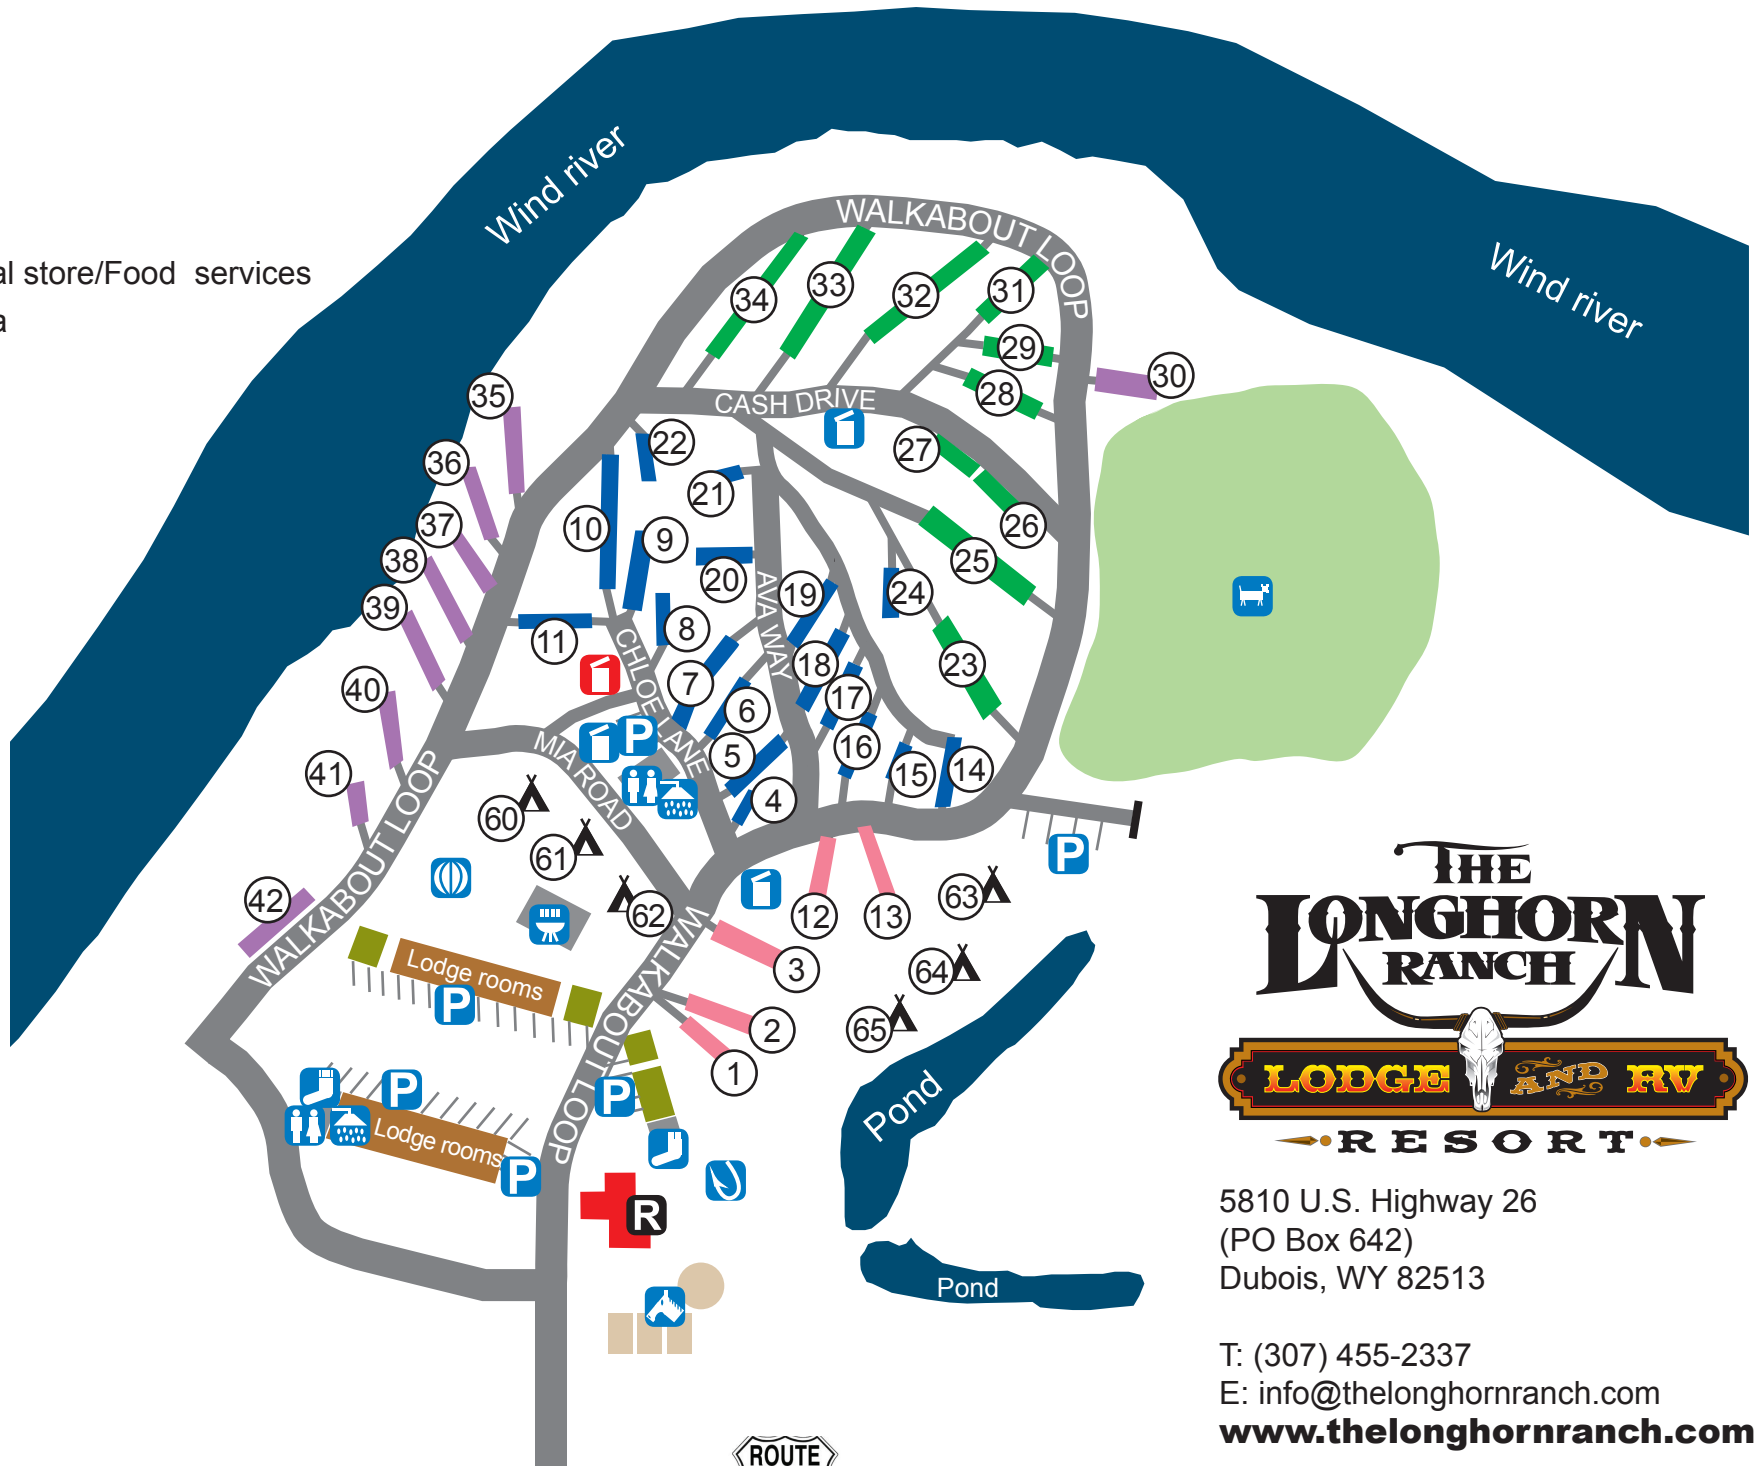

# LEGEND:

- Parking
- Toilets
- Hot showers
- Reception/General store/Food services
- Dog exercise area
- Trash
- Dump station
- Laundry
- Fire pit/BBQ
- Horse corrals
- Playground
- Fly shop
- RV – River Front
- RV – Big-Rig
- RV – Leafy Trees
- RV – Pond
- Cabin
- Lodge rooms
- Tent site

5810 U.S. Highway 26  
 (PO Box 642)  
 Dubois, WY 82513

T: (307) 455-2337  
 E: info@thelonghornranch.com  
[www.thelonghornranch.com](http://www.thelonghornranch.com)

← Dubois 3 miles

Riverton 76 miles →